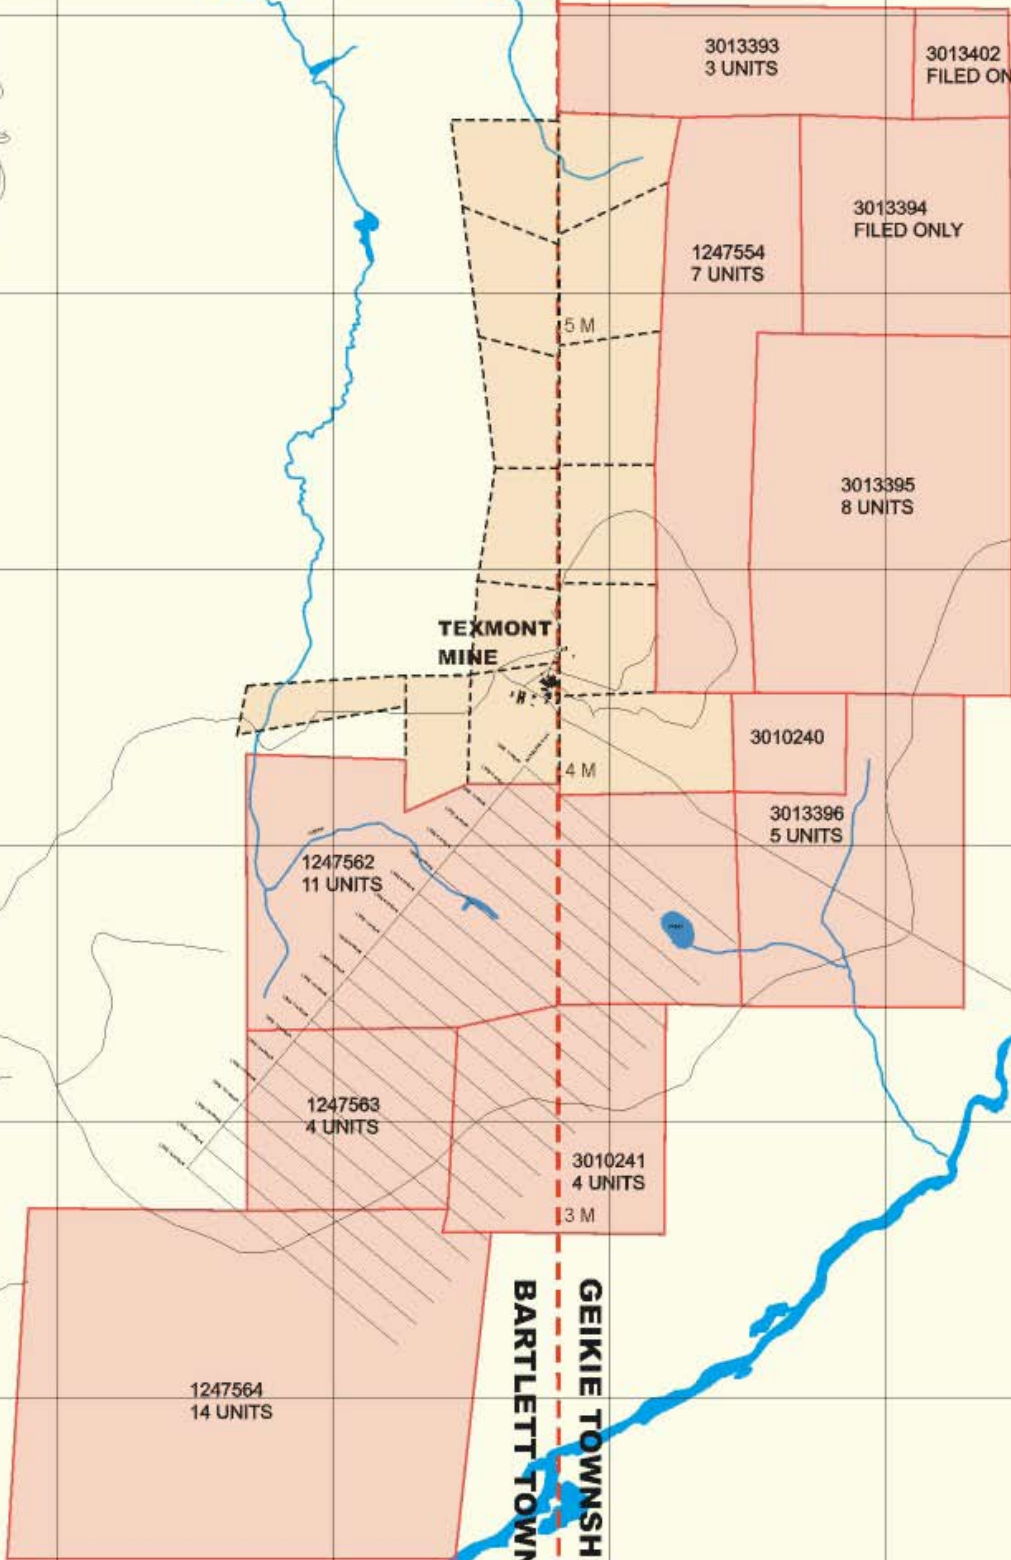

BARTLETT TOWNSHIP

GEIKIE TOWNSHIP

GEIKIE TOWNSHIP
BARTLETT TOWNSHIP

BASE MAP: NAD 83, ZONE 17